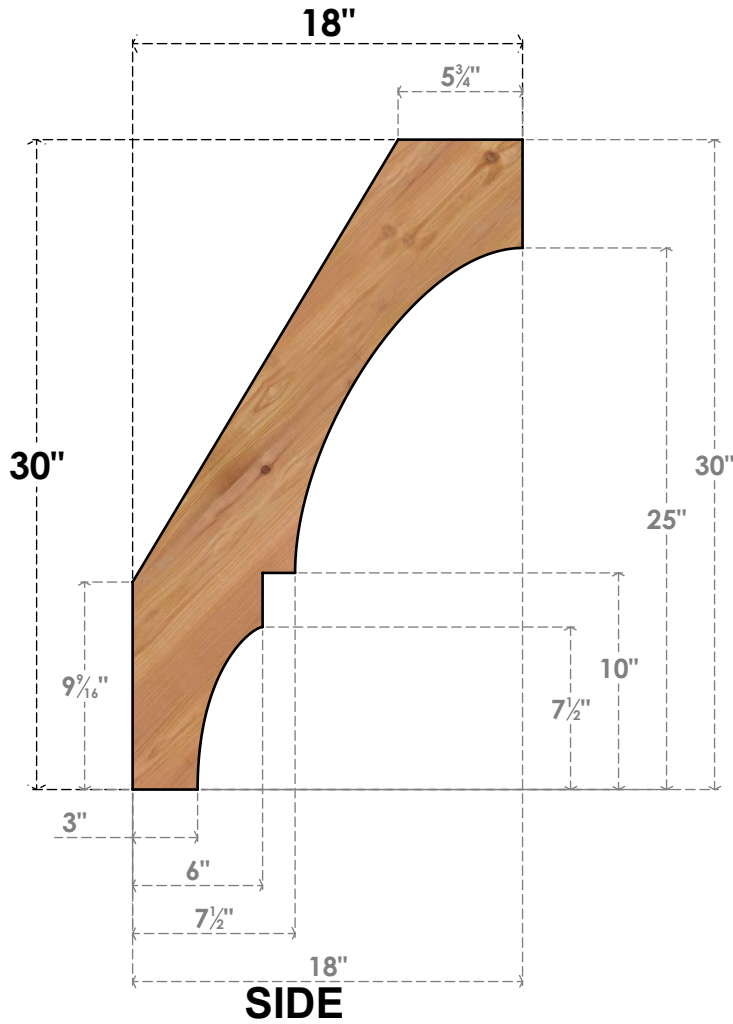

BRC04X18X30BOA00SWR

3 1/2"W X 18"D X 30"H BALBOA SMOOTH BRACE, WESTERN RED CEDAR

EKENA MILLWORK
 2300 WEST MAIN ST.
 CLARKSVILLE, TX 75426
 TOLL FREE: 866-607-0453
 WWW.EKENAMILLWORK.COM

NOTES

1. INSTALLATION TO BE COMPLETED IN ACCORDANCE WITH MANUFACTURER'S SPECIFICATIONS.
2. DRAWING MAY NOT BE TO SCALE
3. THIS DRAWING IS INTENDED FOR DESIGN AND PLANNING PURPOSES ONLY.
4. ALL INFORMATION CONTAINED HEREIN WAS CURRENT AT THE TIME OF DEVELOPMENT BUT MUST BE REVIEWED AND APPROVED BY THE PRODUCT MANUFACTURER TO BE CONSIDERED ACCURATE.
5. PRODUCTS ARE NOT KILN DRIED. THIS ITEM IS UNIQUE AND WILL CONTAIN THE NATURAL VARIATIONS THAT THE WOOD SPECIES OFFERS. THIS MAY RESULT IN VARIATIONS UP TO 1/4"