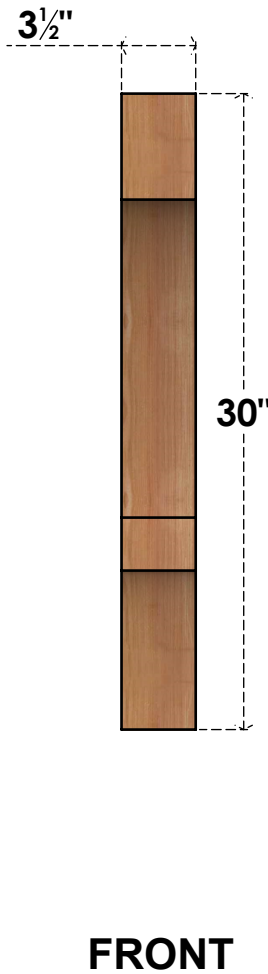

BRC04X18X30BOA00SWR

3 1/2"W X 18"D X 30"H BALBOA SMOOTH BRACE, WESTERN RED CEDAR

EKENA MILLWORK
 2300 WEST MAIN ST.
 CLARKSVILLE, TX 75426
 TOLL FREE: 866-607-0453
 WWW.EKENAMILLWORK.COM

NOTES

1. INSTALLATION TO BE COMPLETED IN ACCORDANCE WITH MANUFACTURER'S SPECIFICATIONS.
2. DRAWING MAY NOT BE TO SCALE
3. THIS DRAWING IS INTENDED FOR DESIGN AND PLANNING PURPOSES ONLY.
4. ALL INFORMATION CONTAINED HEREIN WAS CURRENT AT THE TIME OF DEVELOPMENT BUT MUST BE REVIEWED AND APPROVED BY THE PRODUCT MANUFACTURER TO BE CONSIDERED ACCURATE.
5. PRODUCTS ARE NOT KILN DRIED. THIS ITEM IS UNIQUE AND WILL CONTAIN THE NATURAL VARIATIONS THAT THE WOOD SPECIES OFFERS. THIS MAY RESULT IN VARIATIONS UP TO 1/4"